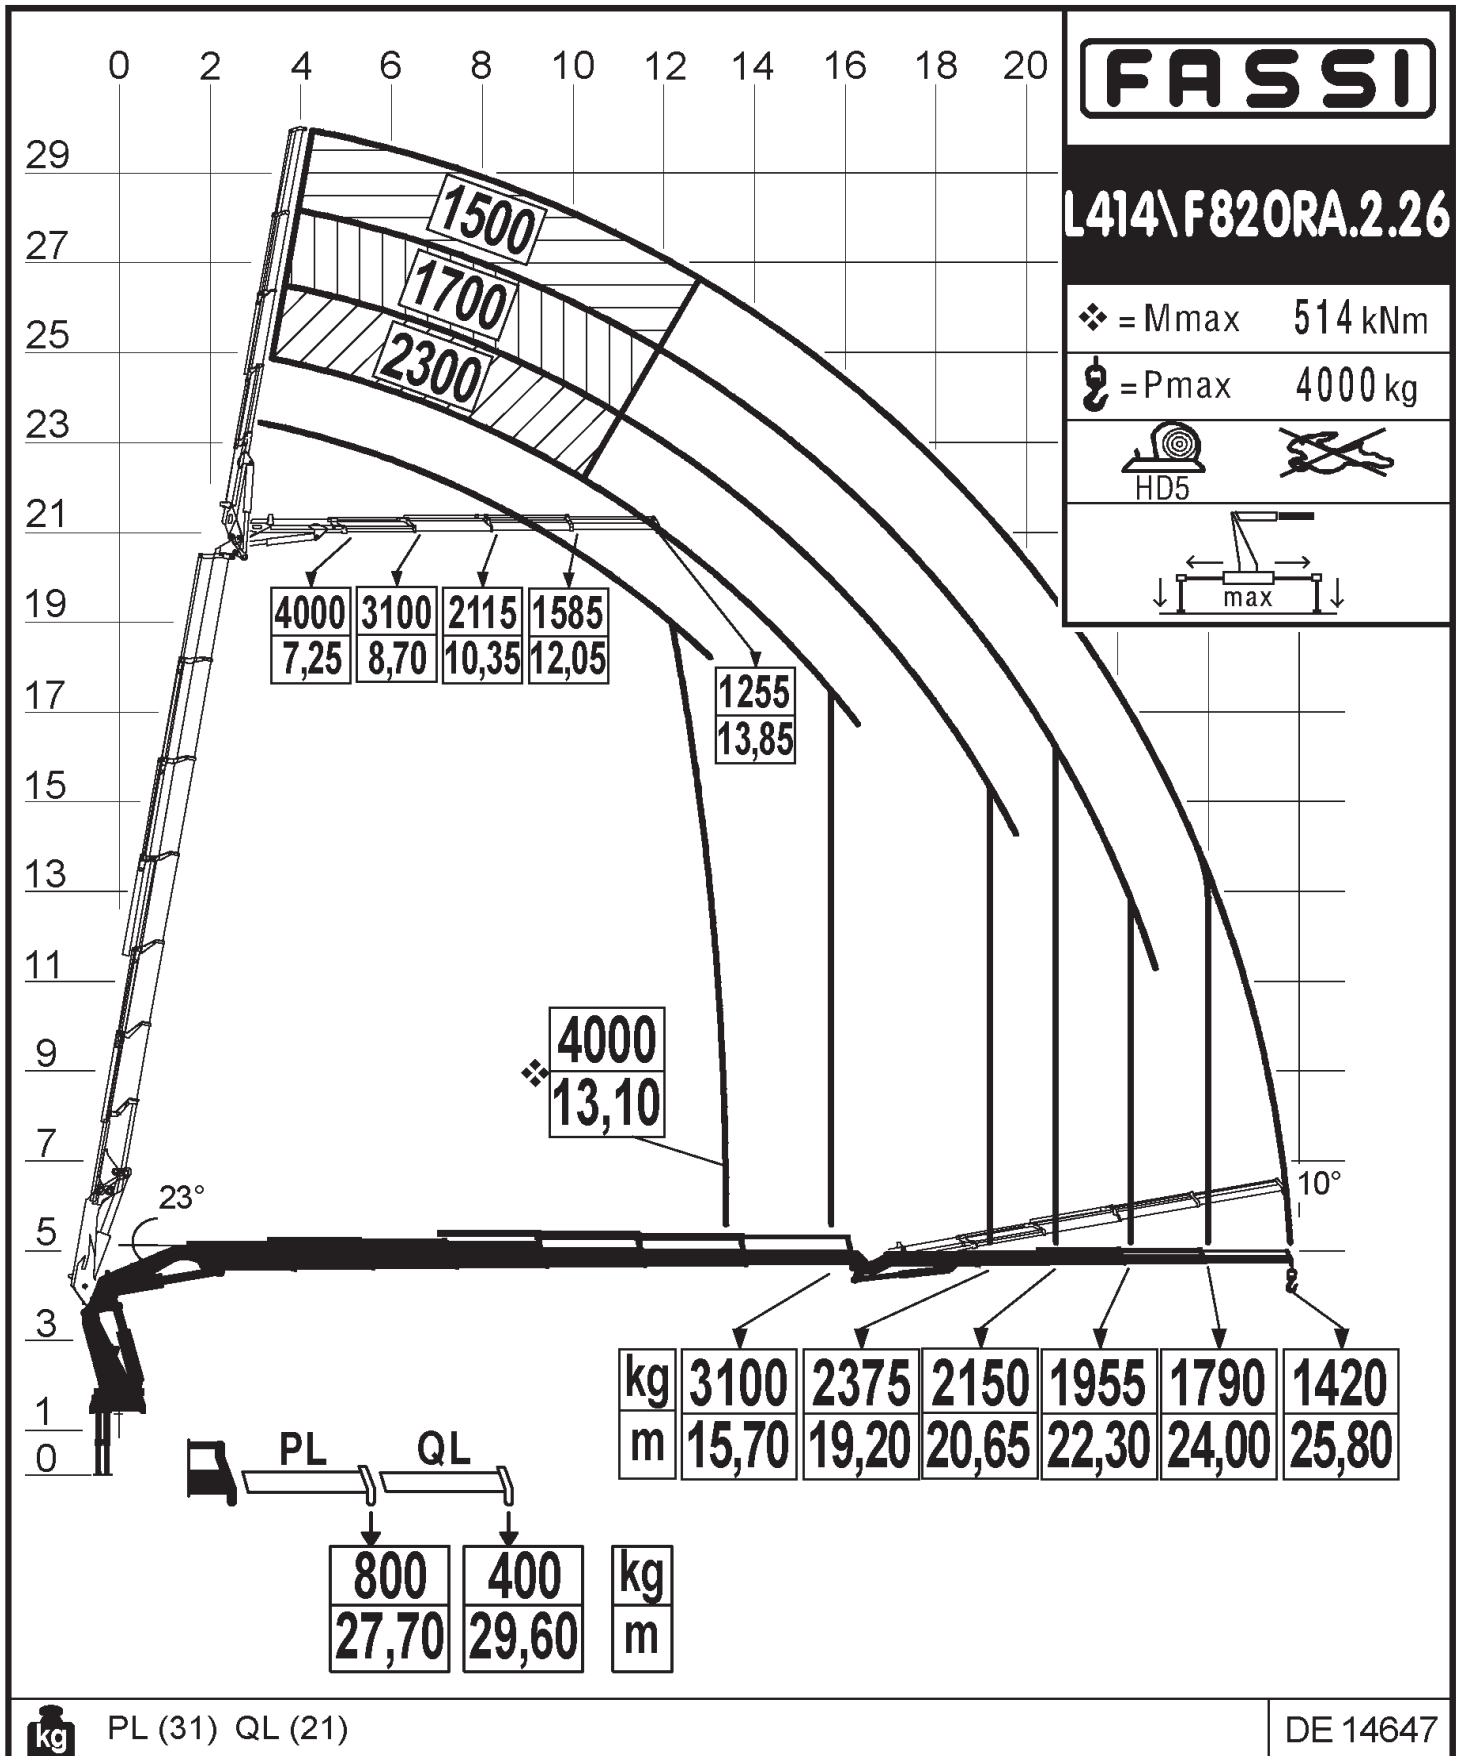

Via Roma, 110
14021 Albino (BG)
Tel.: +39 035 776400
Fax: +39 035 755020
www.fassi.com
fassi@fassi.com

LOAD DIAGRAM HYDRAULIC EXTENSIONS WITH LIFTING MOMENT LIMITING DEVICE

Via Roma, 110
14021 Albino (BG)
Tel.: +39 035 776400
Fax: +39 035 755020
www.fassi.com
fassi@fassi.com

LOAD DIAGRAM HYDRAULIC EXTENSIONS WITH WINCH AND LIFTING MOMENT LIMITING DEVICE

Via Roma, 110
14021 Albino (BG)
Tel.: +39 035 776400
Fax: +39 035 755020
www.fassi.com
fassi@fassi.com

LOAD DIAGRAM WITH LIFTING MOMENT LIMITING DEVICE