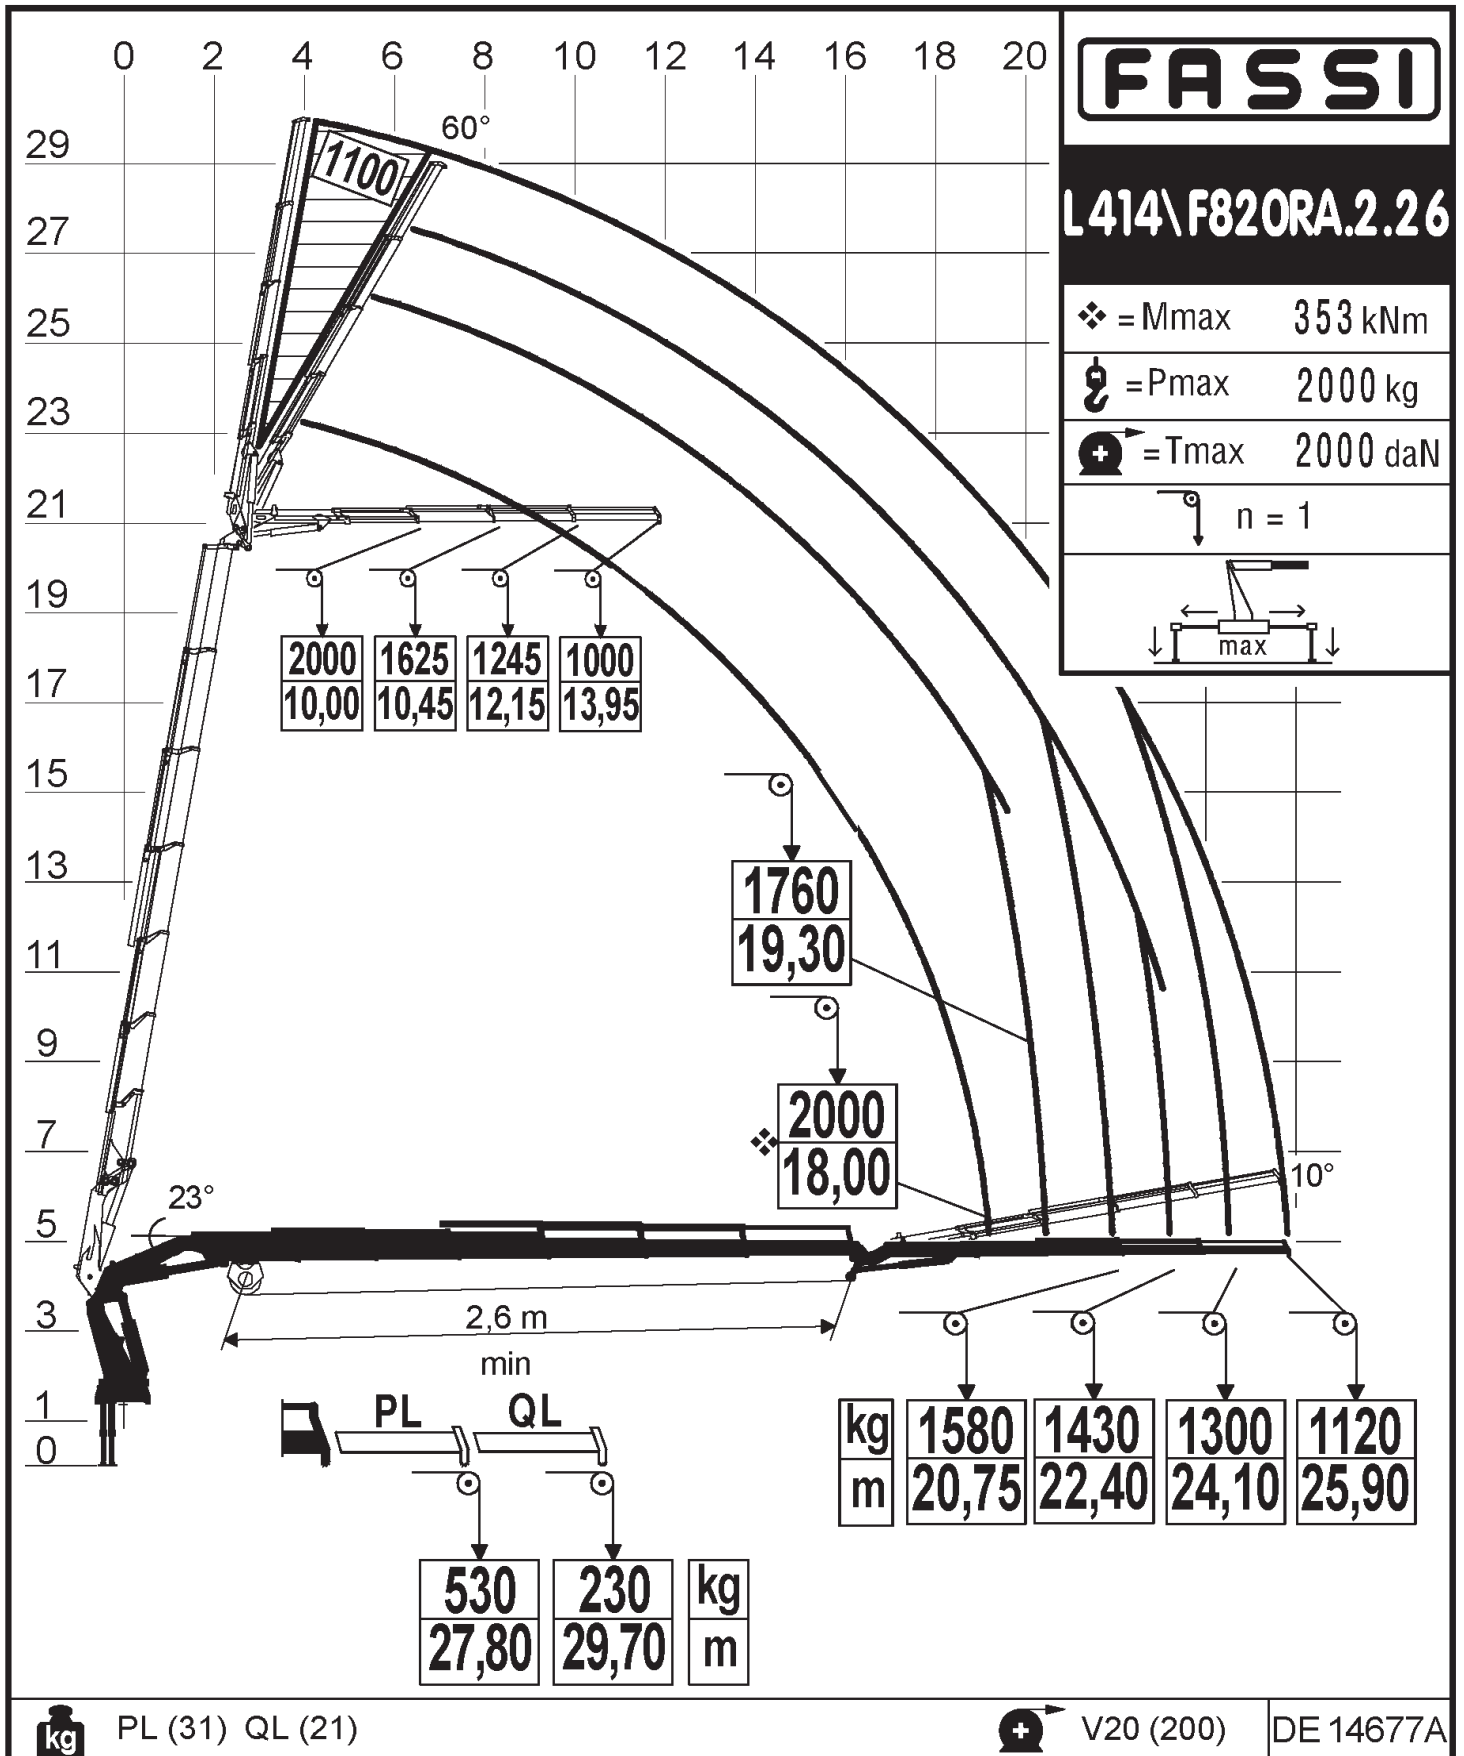

Via Roma, 110
14021 Albino (BG)
Tel.: +39 035 776400
Fax: +39 035 755020
www.fassi.com
fassi@fassi.com

LOAD DIAGRAM HYDRAULIC EXTENSIONS WITH LIFTING MOMENT LIMITING DEVICE

Via Roma, 110
14021 Albino (BG)
Tel.: +39 035 776400
Fax: +39 035 755020
www.fassi.com
fassi@fassi.com

LOAD DIAGRAM HYDRAULIC EXTENSIONS WITH WINCH AND LIFTING MOMENT LIMITING DEVICE

Via Roma, 110
14021 Albino (BG)
Tel.: +39 035 776400
Fax: +39 035 755020
www.fassi.com
fassi@fassi.com

LOAD DIAGRAM WITH LIFTING MOMENT LIMITING DEVICE